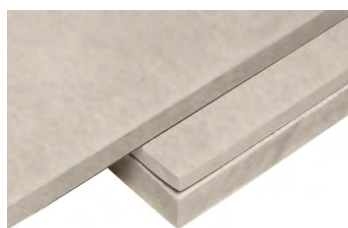

Boards

Fermacell Panel	fermacell		
Height	Width	Depth	
1200mm	1200mm	12.5mm	
2400mm	1200mm	12.5mm	

H <sub>2</sub> O Power	fermacell		
Height	Width	Depth	
1000mm	1200mm	12.5mm	
2600mm	1200mm	12.5mm	

Kemwell FPL fireplace lining calcium silicate board is a safe, robust and lightweight chimney breast lining system for cassette and inset fireplaces and stoves. Kemwell FPL calcium silicate boards can resist continuous high temperatures up to 1000°C and are dimensionally stable during and after heating. This reduces the risk of cracking which would negate the fire-resisting properties of other boards. Their high thermal storage capacity also ensures that heat is evenly distributed within a room.

2440mm x 1220mm x 12mm

The Heat Resistant Wall Covering VPP200 product is ideal for a wide range of applications, achieving a smooth, seamless finish. This finish is achieved to a very high standard, and remains easy to apply. Easy to apply and straightforward to clean, glass fabrics are designed for the long term, offering an attractive and cost-effective solution that puts all other wall coverings in the shade.