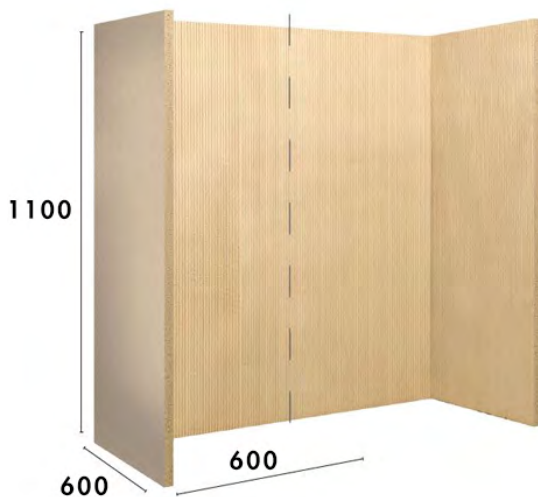

### Agean Limestone Slip Set

Agean Limestone Slip Set

Height	Width
40" (1015mm)	6" (150mm)

### Himalayan Granite Slip Set

Himalayan Granite Slip Set

Height	Width
40" (1015mm)	6" (150mm)

**Custom sizes made to order**  
Ask our Sales Office for more information