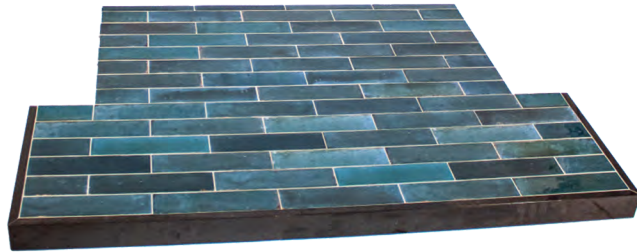

Lume Blue

Hearth		Back Hearth	
Width	Depth	Width	Depth
1240mm	381mm	950mm	450mm
1370mm	381mm	950mm	450mm