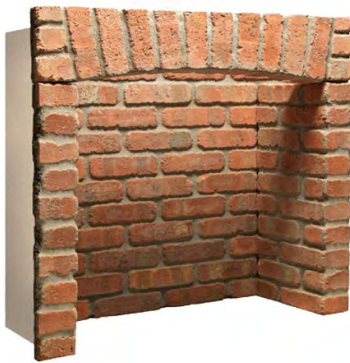

Cobble Red Brick 4pc

4 Piece Inglebrook Chamber with Returns & Arch

Back Panel

Height	Width
920mm	890mm

Side Panels

Height	Width
920mm	450mm