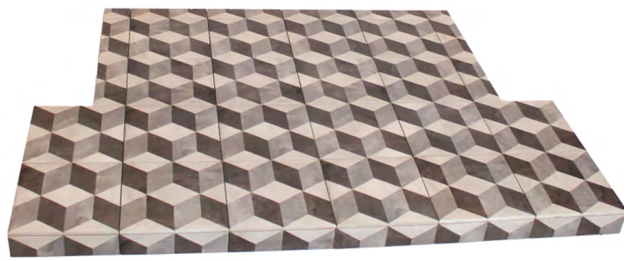

Cube

Hearth		Back Hearth	
Width	Depth	Width	Depth
1200mm	400mm	950mm	450mm
1400mm	400mm	950mm	450mm

Custom sizes made to order
Ask our Sales Office for more information