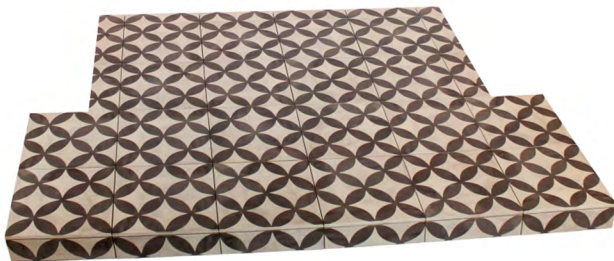

Star

Hearth		Back Hearth	
Width	Depth	Width	Depth
1200mm	400mm	950mm	450mm
1400mm	400mm	950mm	450mm