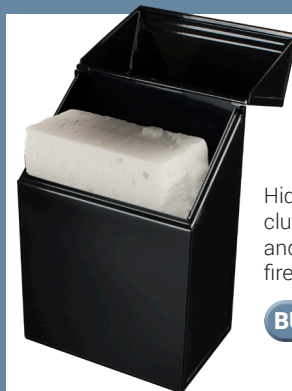

Hide away the clutter of firelighters and other small fireside items.

BUY NOW

FIRELIGHTER TIDY