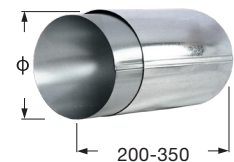

Adjustable Wall Sleeve

This item is 50mm larger than the internal diameter of the flue pipe, providing protection when passing through a non-combustible wall. The sleeve is adjustable and can be secured with self-tapping screws.

Code	Description	Measured in mm.		
		L	Ø	Price
1450158	5" Adjustable Wall Sleeve	200 - 350	235	£55.00
1450068	6" Adjustable Wall Sleeve	200 - 350	255	£55.00