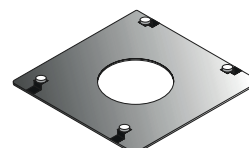

15-30° Rosette (Trim Plate)

Available in Black & Stainless Steel

Measured in mm.

Code	Description	ϕi	ϕe	Price
1430166	4" Black Rosette 15-30°	100	150	£50.97
1430152	5" Black Rosette 15-30°	130	180	£56.36
1430154	6" Black Rosette 15-30°	150	200	£57.93
1430153	5" Stainless Steel Rosette 15-30°	130	180	£42.87
1430155	6" Stainless Steel Rosette 15-30°	150	200	£44.44