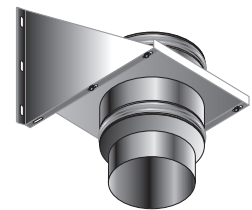

Brackets & Supports

Chimney Support

Measured in mm.

Code	Description	φi	φe	Price
1430039	5" Black Chimney Support	130	180	£100.36
1430011	6" Black Chimney Support	150	200	£109.63
1430089	5" Stainless Steel Chimney Support	130	180	£89.54
1430090	6" Stainless Steel Chimney Support	150	200	£98.81
1430239	7" Stainless Steel Chimney Support	180	230	£131.29
1430222	8" Stainless Steel Chimney Support	200	250	£161.12
1430275	10" Stainless Steel Chimney Support	250	300	£228.11