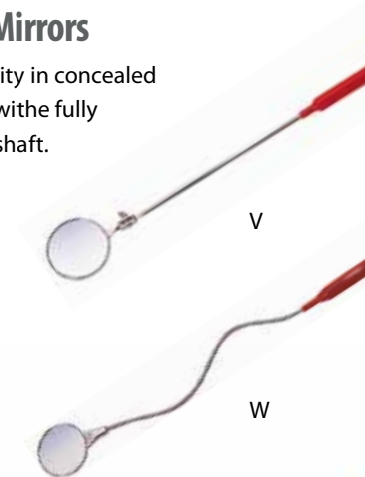

Inspection Mirrors

Give good visibility in concealed areas. Available with the fully flexible head or shaft.