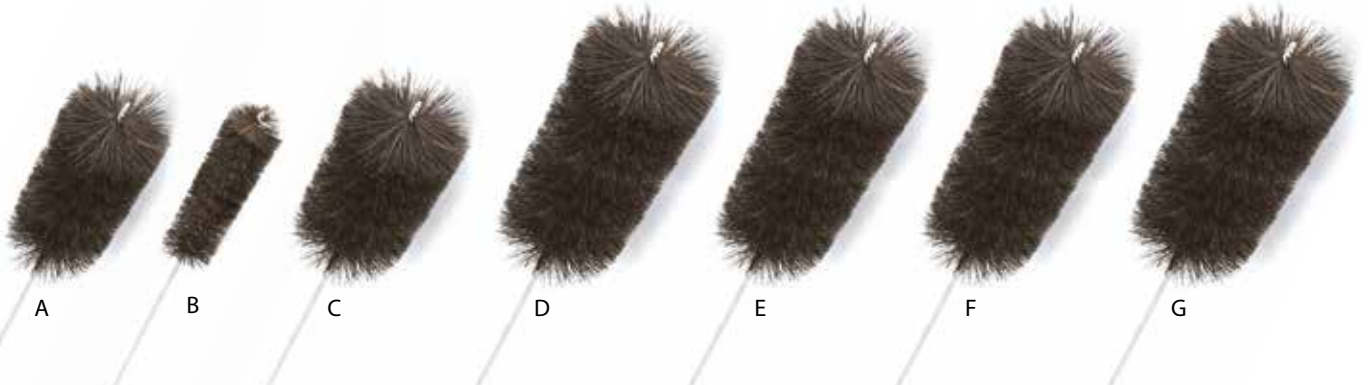

Flue Brushes

For cleaning flues and airways in hard to reach areas and range cookers

	Description	Product Code	Trade Price ex Vat (Equals 20% off RRP)	RRP Ex Vat	RRP inc Vat
A	Flue Brush 75x 915mm	FLUE01	£8.23	£10.29	£12.35
B	Flue Brush 55 x 915mm	FLUE1/2	£7.39	£9.24	£11.09
C	Flue Brush 100 x 915mm	FLUE2	£8.65	£10.82	£12.98
D	Flue Brush 125 x 1220mm	FLUE3	£9.62	£12.02	£14.43
E	Flue Brush 100 x 1220mm	FLUE4	£9.71	£12.14	£14.57
F	Flue Brush 100 x 1525mm	FLUE5	£10.58	£13.22	£15.86
G	Flue Brush 125 x 1650mm	FLUE6	£12.06	£15.08	£18.09