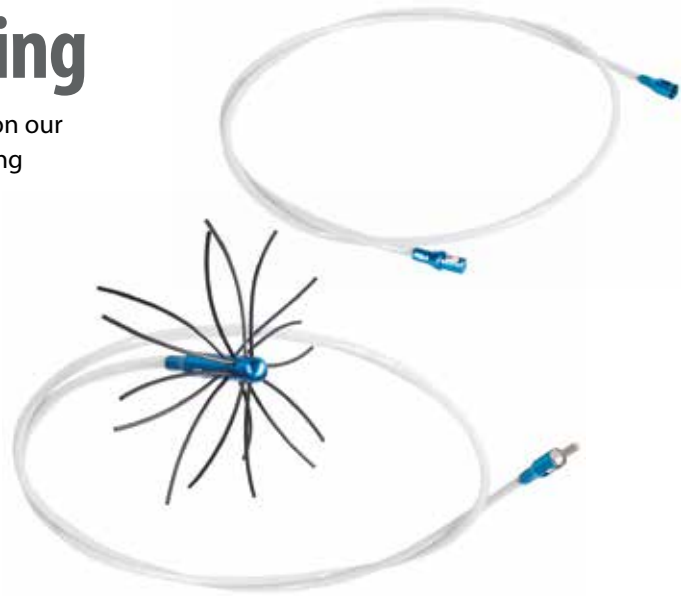

Ventilation and Duct Cleaning

The Rodstation range of air duct cleaning equipment is manufactured on our premises and engineered to deliver unmatched cleaning power, ensuring that your air ducts are thoroughly free of dust, debris, and allergens.

FlueBoss® Flexible Vent Shaft

Flueboss Flexible Vent Shaft is designed for precision and efficiency, featuring a rotating shaft encased in a heavy-duty nylon sheath. Its lightweight and highly flexible build allows for effortless manoeuvring through 90-degree bends, making it perfect for accessing hard-to-reach areas. Each end is equipped with our convenient single-button female and male connections, ensuring a quick and secure attachment to your chosen power brush or Flueboss head.

Available in 2, 3, or 5-meter lengths, kit includes drill adaptor and Flueboss Nylon head.

Description	Product Code	Trade Price ex Vat*	RRP Ex Vat	RRP inc Vat
Flueboss Flexible Vent Shaft- 2 Metre	PSFVS02	£126.11	£140.12	£168.15
FlueBoss Flexible Vent Shaft- 3 Metre	PSFVS03	£145.01	£161.12	£193.35
Flueboss Flexible Vent Shaft- 5 Metre	PSFVS05	£182.81	£203.12	£243.75